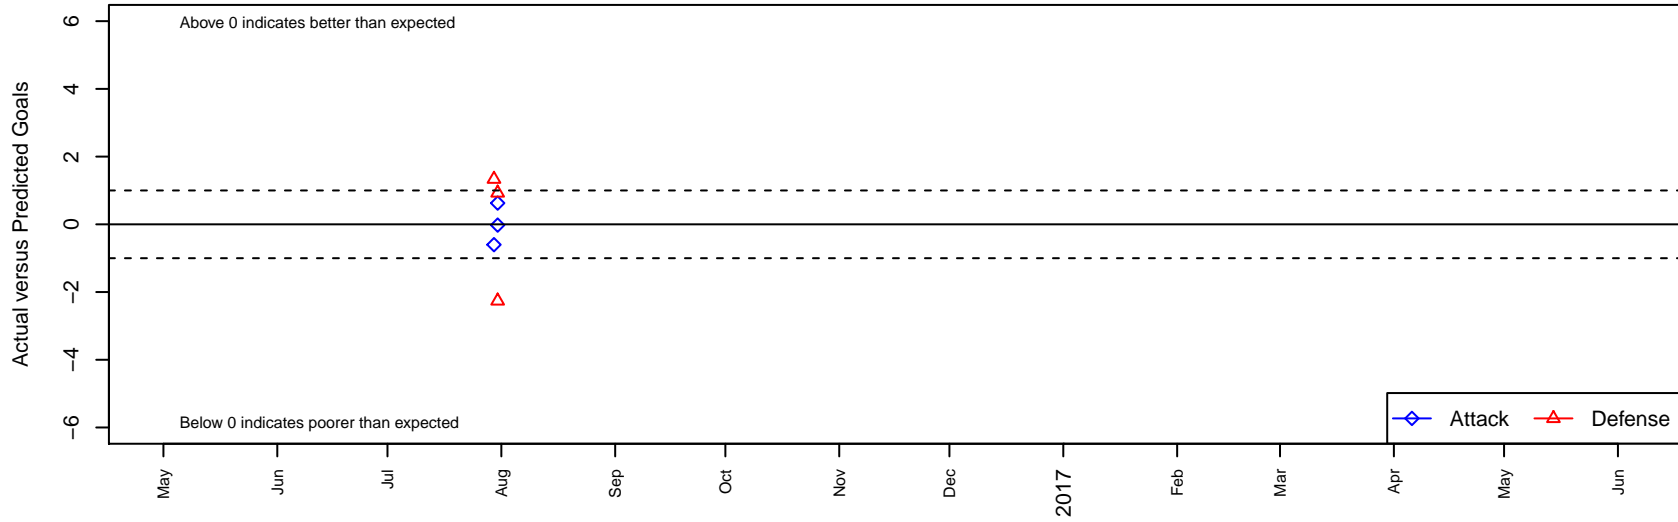

# Monterey County FC Elite B00

, CAN  
B00 total strength=1784  
attack=47.39 defense=19.3

alt names used:  
MONTEREY COUNTY FC ELITE 00B (CAN)

Venues played:  
2016 Surf Cup White U17

**Monterey County FC Elite B00**  
Dots are actual minus expected GF (blue circles) and GA (red triangles).  
Blue line is smoothed change in attack strength. Red is smoothed change in defense strength.